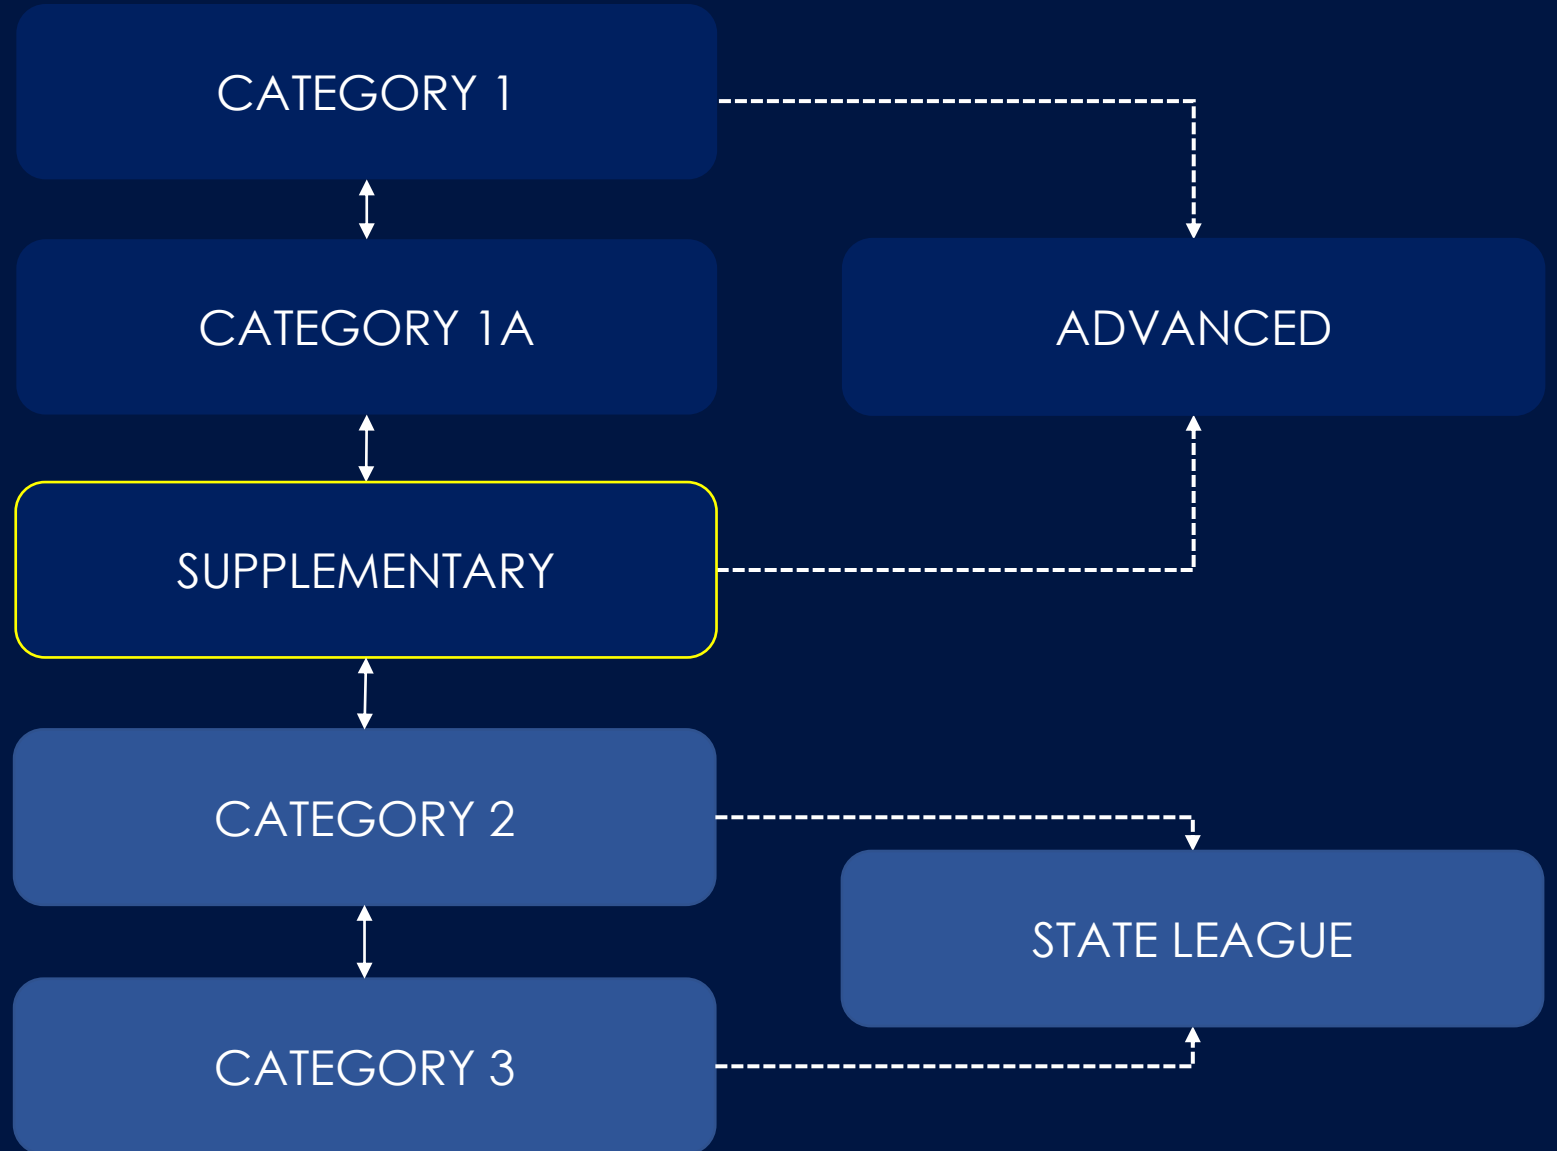

MATCH OFFICIAL DEVELOPMENT PATHWAY

REFEREE ONLY

ADVANCED

Please note, the above-mentioned categories are outline the competitions which you may be appointed to throughout the season. Your selection into a category will include, but not be limited to, appointments to other competitions.

For example, match officials selected in Category 1 may be required to officiate in other competitions where necessary. This same principle applies across all categories.

Match officials selected in the supplementary panel will primarily officiate in MSL and NPLW, with opportunities provided in cup competitions and in Category 1.

For example, match officials selected in Category 2 may be required to officiate in other competitions where necessary. This same principle applies across all categories.

Match officials selected in the Academy programs will be appointed in various competitions, including JBNPL, JGNPL, MSL, WSL, Reserves, NPLW and VPLW.